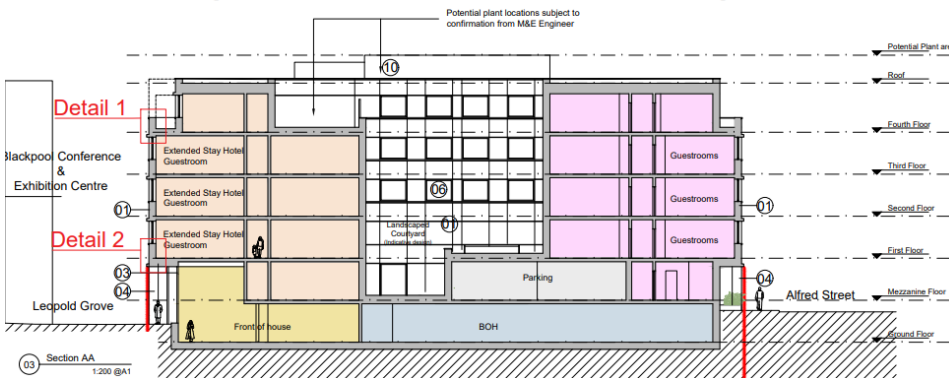

24/0315 Leopold Grove/Adelaide Street/Alfred Street hotel

Location Plan

Streetscene – Leopold Grove

Streetscene – Alfred Street

Streetscene – Adelaide Street

Streetscene – Church Street

Cross sections:

Soft landscaping – Podium