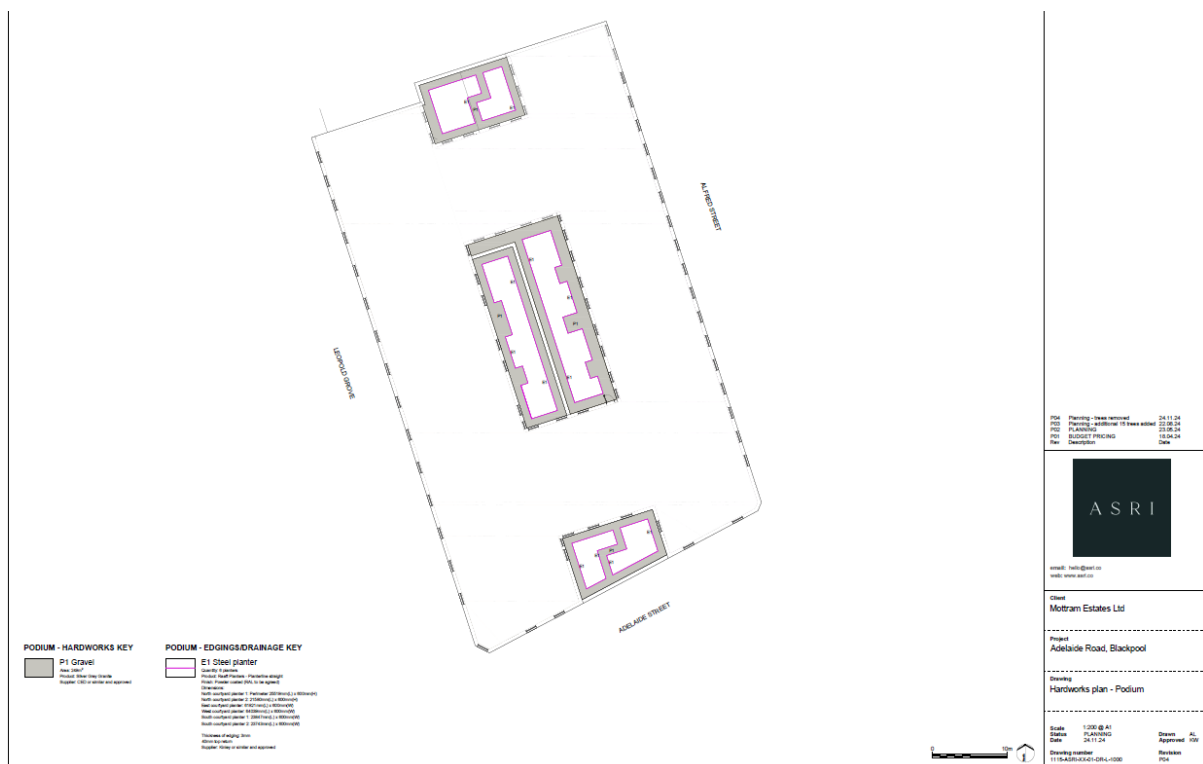

Hard landscaping - Podium