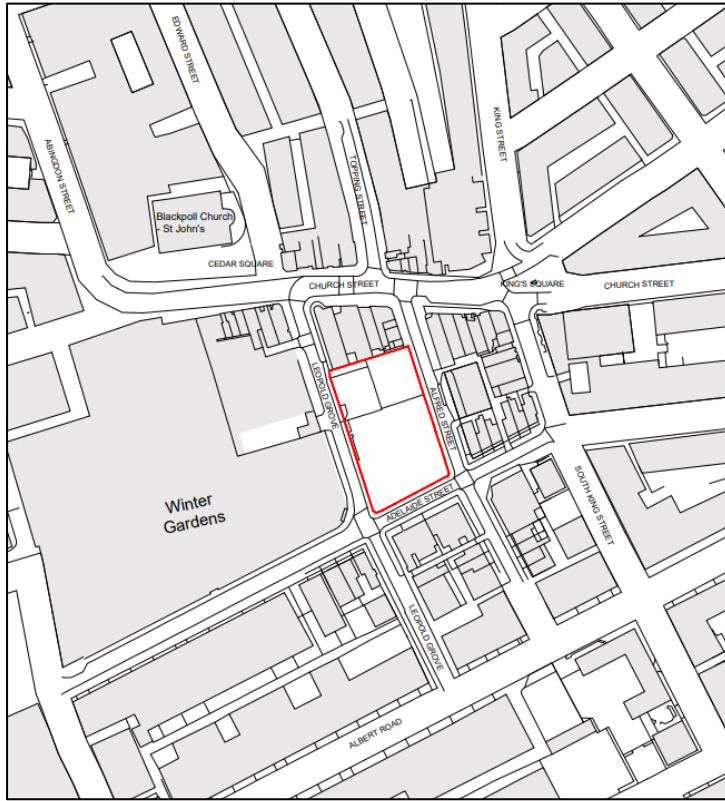

24/0315 Leopold Grove/Adelaide Street/Alfred Street hotel

Location Plan

Streetscene – Leopold Grove

Streetscene – Alfred Street

Streetscene – Adelaide Street

Streetscene – Church Street

Cross sections:

Soft landscaping – Podium